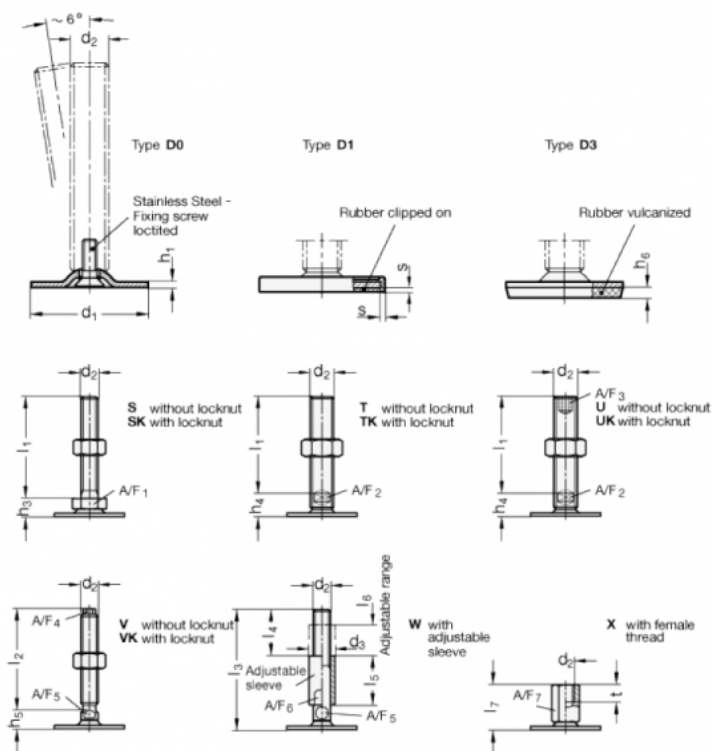

Article number: 204180M2075D1TK
 Description: E+G levelling foot
 GN 41-80-M20-75-D1-TK
 Note: TK With nut, Wrench flat at the bottom

Measures

- A/F2 = 15
- d1 = 80
- d2 = M20
- h1 = 3
- h4 = 18
- h6 =
- l1 = 75
- s = 2